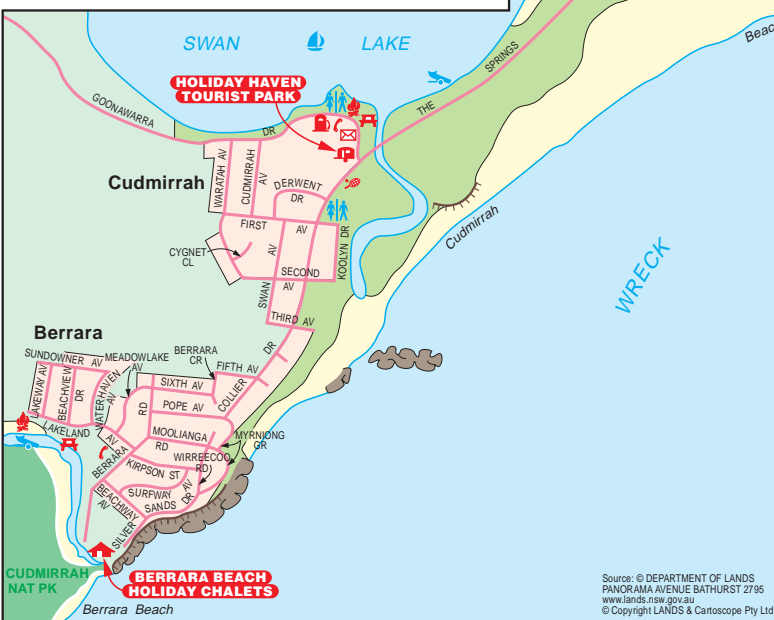

CARTOSCOPE MAPS AND GUIDES

Log on to see detailed touring and holiday maps, information and to purchase maps and guides.

Click on the weblink below to log on

www.maps.com.au

Grab a map...
and plan your next getaway

www.lands.nsw.gov.au

Click above for NSW Government map products

Department of Lands