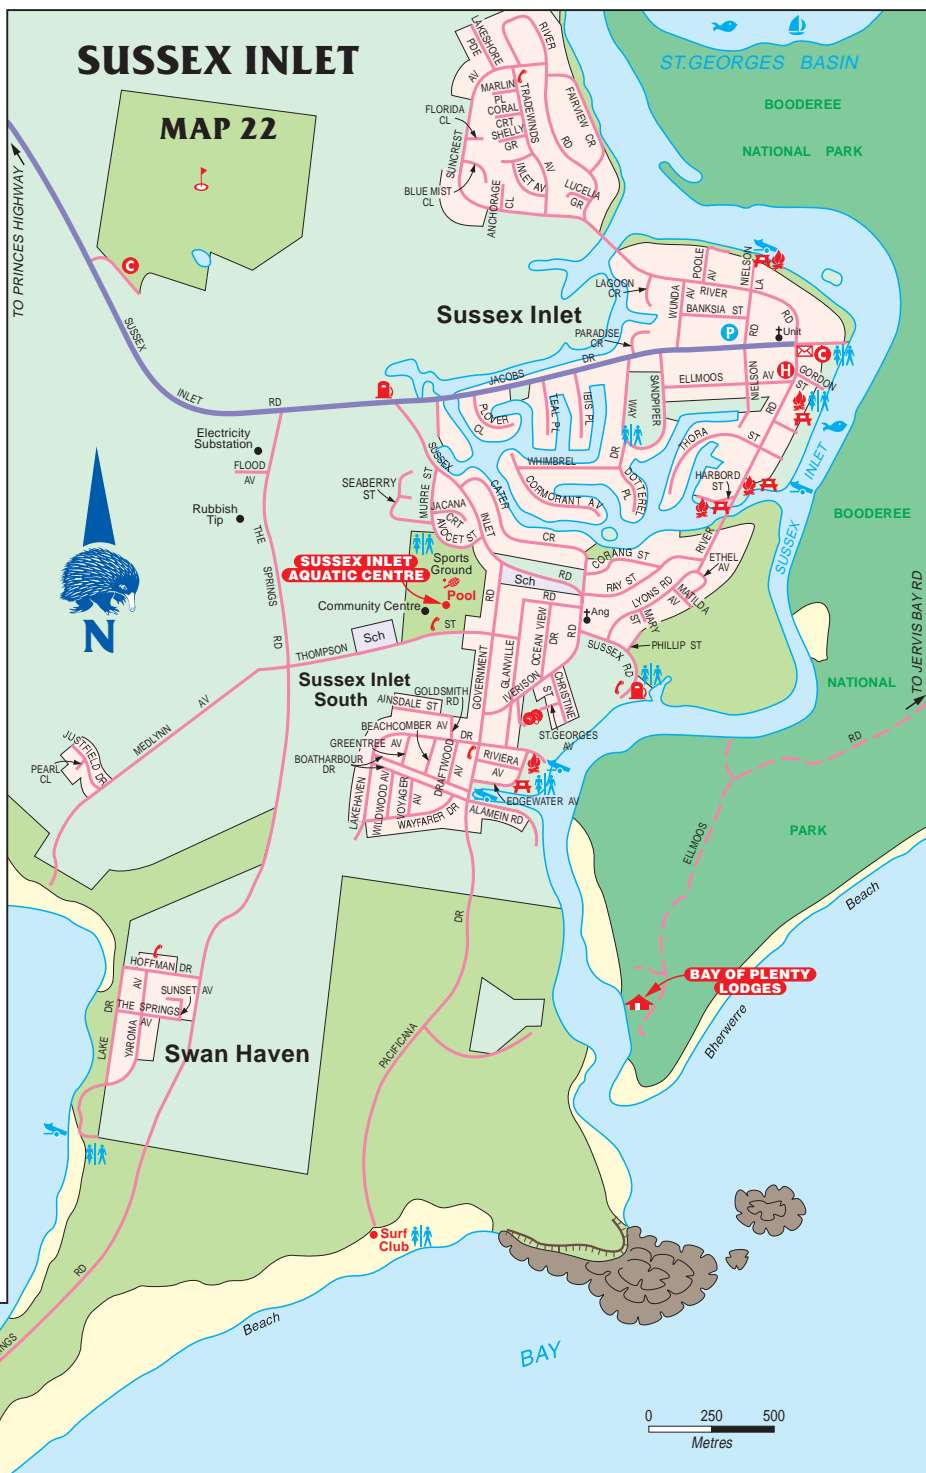

SUSSEX INLET

MAP 22

CARTOSCOPE MAPS AND GUIDES

Log on to see detailed touring and holiday maps, information and to purchase maps and guides.

Click on the weblink below to log on

www.maps.com.au

Grab a map ...
and plan your next getaway

www.lpma.nsw.gov.au

Click above for NSW Government map products

Land and Property Management Authority