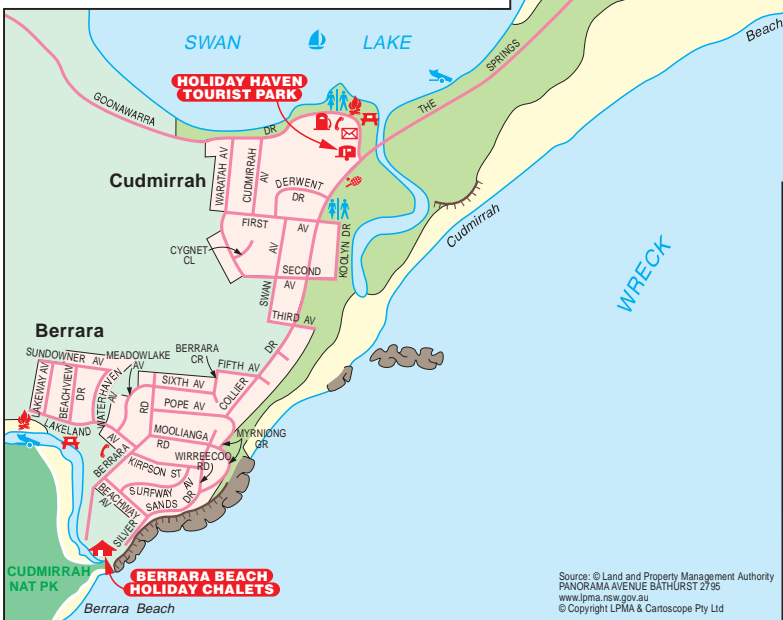

SUSSEX INLET

MAP 22

CARTOSCOPE MAPS AND GUIDES

Log on to see detailed touring and holiday maps, information and to purchase maps and guides.

Click on the weblink below to log on

www.maps.com.au

Grab a map ...
and plan your next getaway

www.lpma.nsw.gov.au

Click above for NSW Government map products

Land and Property Management Authority