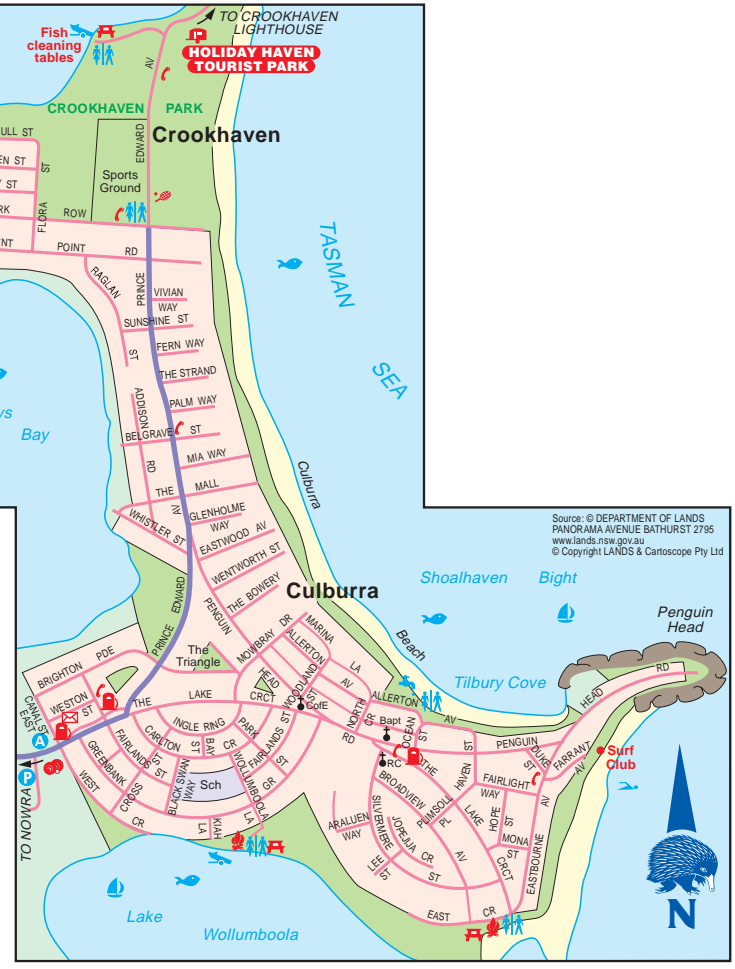

CARTOSCOPE MAPS AND GUIDES

Log on to see detailed touring and holiday maps, information and to purchase maps and guides.

Click on the weblink below to log on

www.maps.com.au

Grab a map...

and plan your next getaway

www.lands.nsw.gov.au

Click above for NSW Government map products