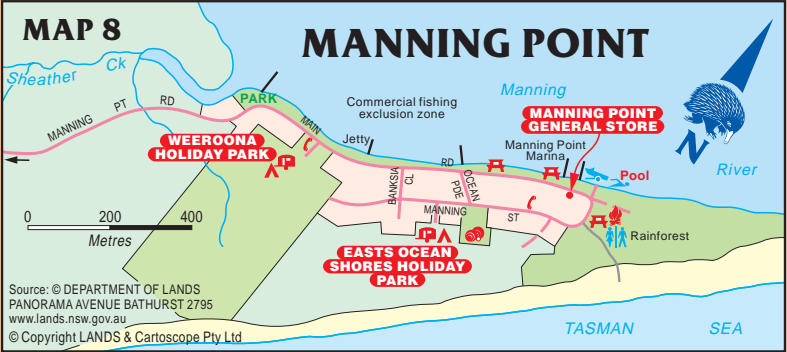

TO OLD BAR 20km. TAREE 29km

MAP 8

MANNING POINT

CARTOSCOPE MAPS AND GUIDES

Log on to see detailed touring and holiday maps, information and to purchase maps and guides.

Click on the weblink below to log on